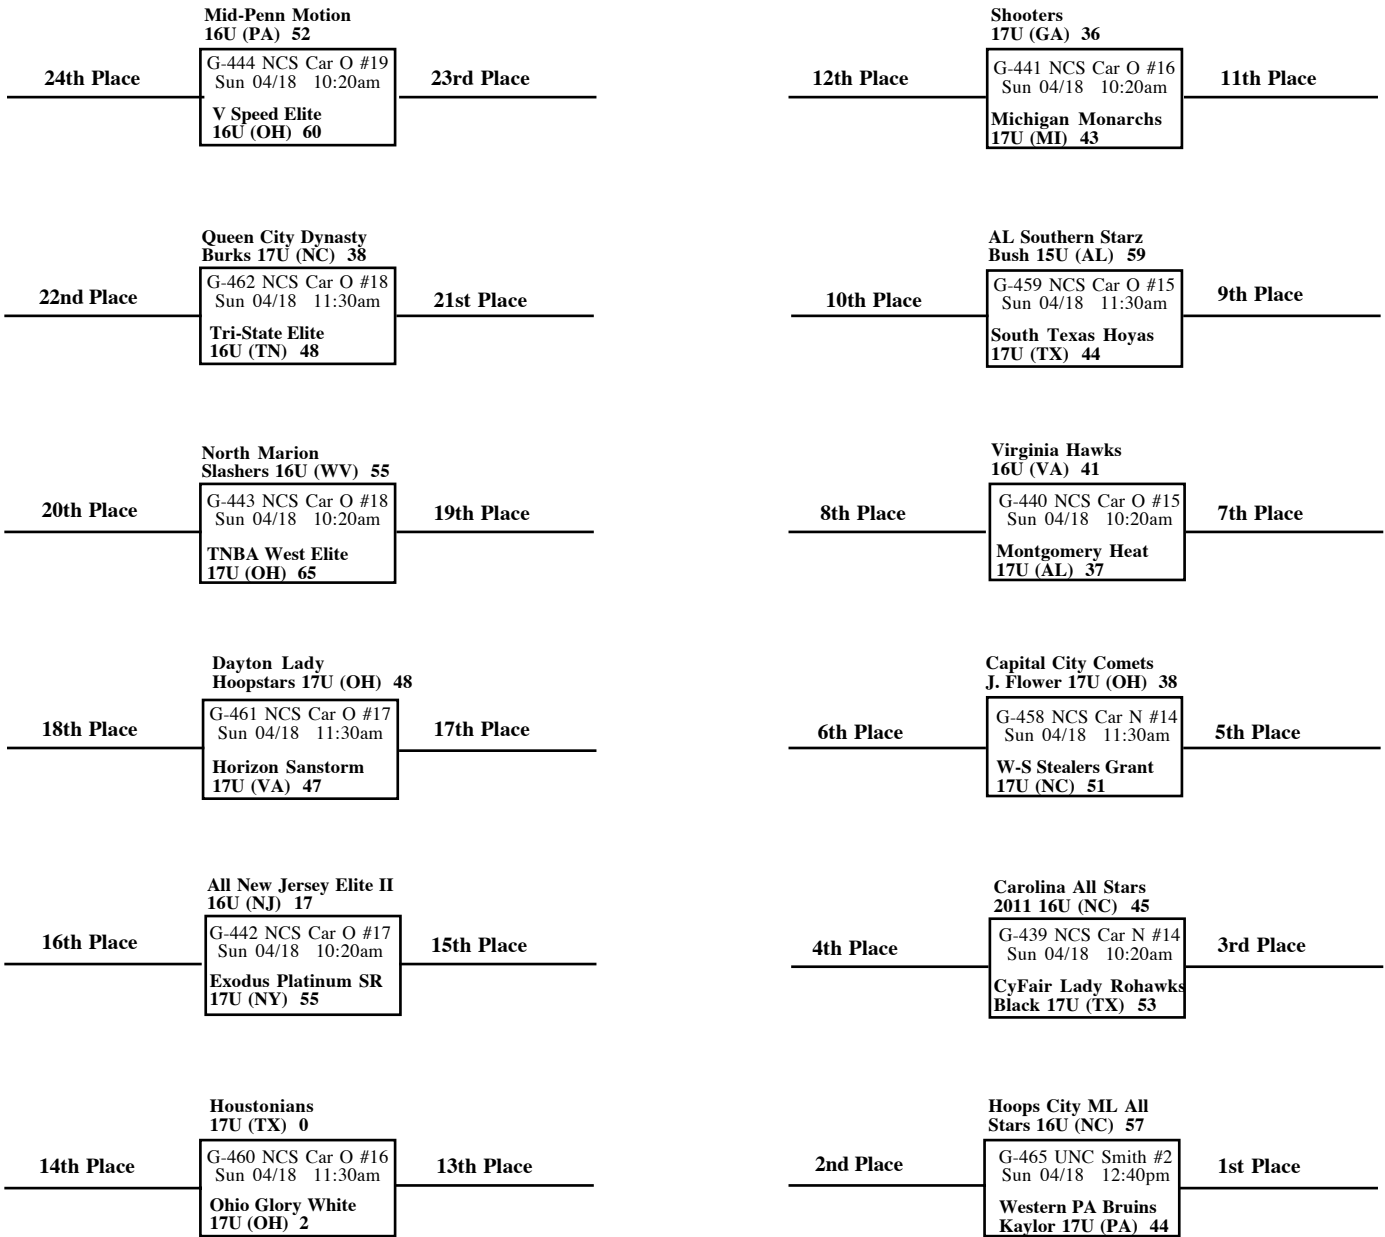

2010 Deep South Classic 17 And Under Signature Division Final Bracket

UNC Smith #1-3 - UNC Dean E. Smith Center
 UNC Fetz A #4-5 - UNC Fetz Gym A
 UNC Fetz B #6-7 - UNC Fetz Gym B
 UNC Car #8 - UNC Carmichael Auditorium
 NCS Rey #9-11 - NCSU Reynolds Coliseum
 NCS Car N #12-14 - NCSU Carmichael Gym New
 NCS Car O #15-19 - NCSU Carmichael Gym Old