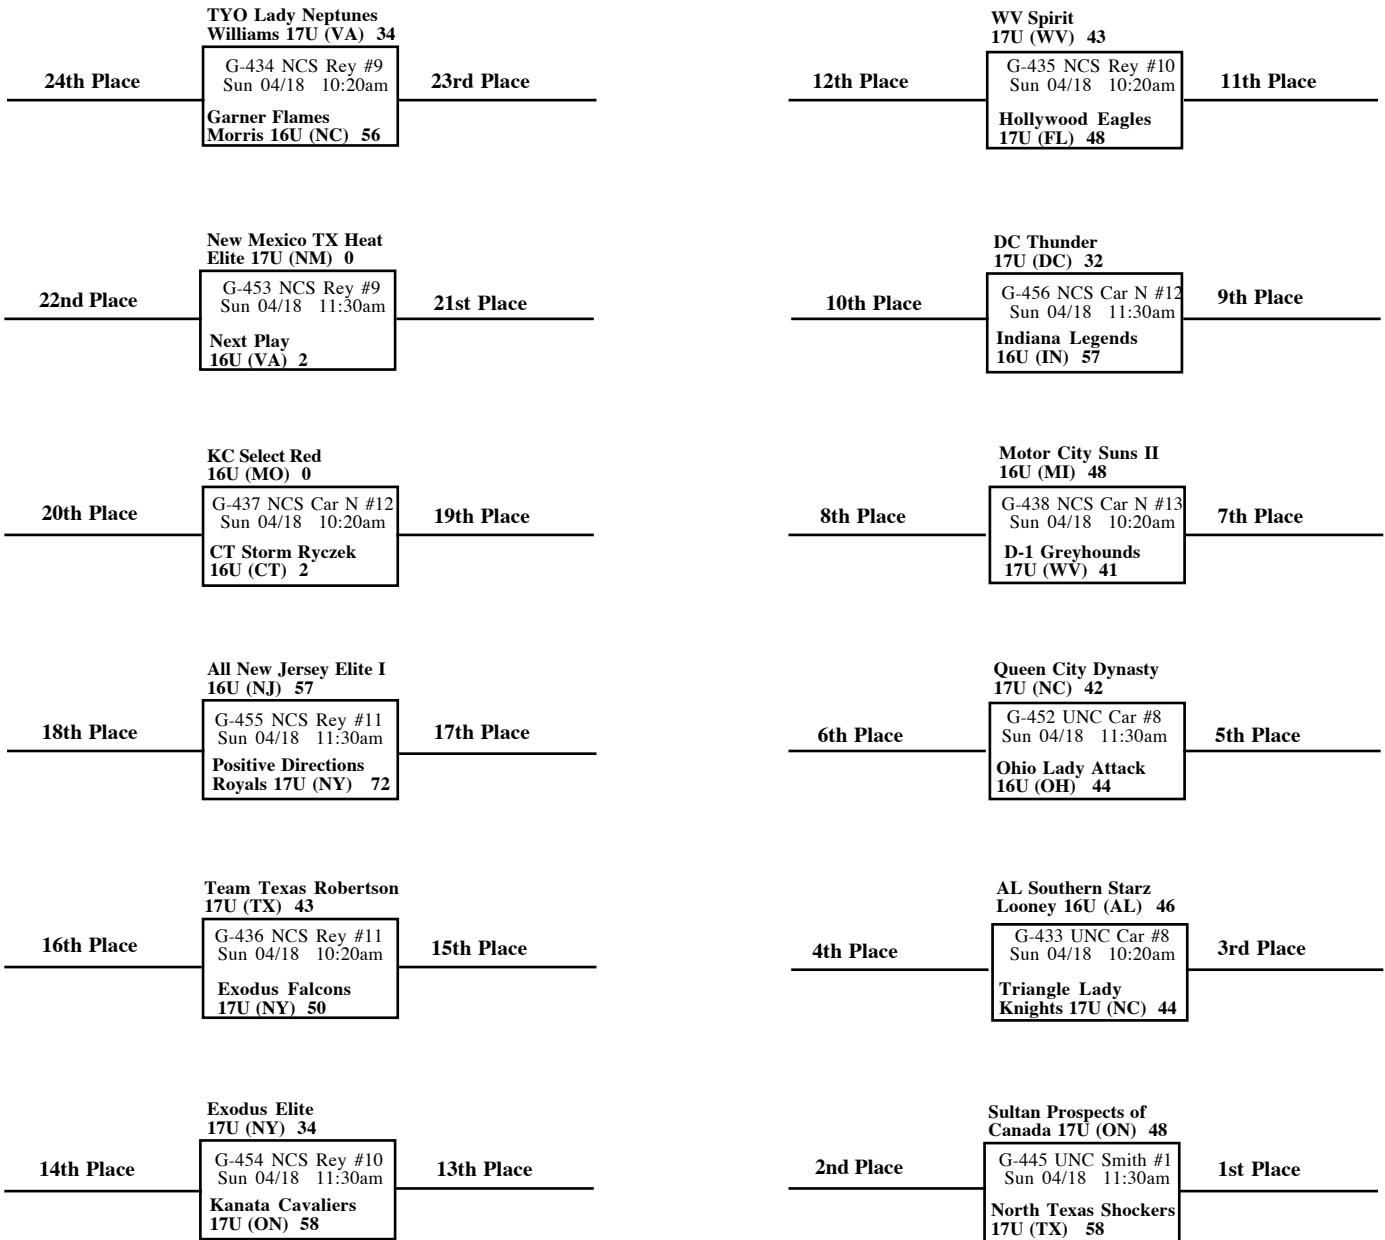

# 2010 Deep South Classic 17 And Under National Division Final Bracket

UNC Smith #1-3 - UNC Dean E. Smith Center  
 UNC Fetz A #4-5 - UNC Fetzzer Gym A  
 UNC Fetz B #6-7 - UNC Fetzzer Gym B  
 UNC Car #8 - UNC Carmichael Auditorium  
 NCS Rey #9-11 - NCSU Reynolds Coliseum  
 NCS Car N #12-14 - NCSU Carmichael Gym New  
 NCS Car O #15-19 - NCSU Carmichael Gym Old