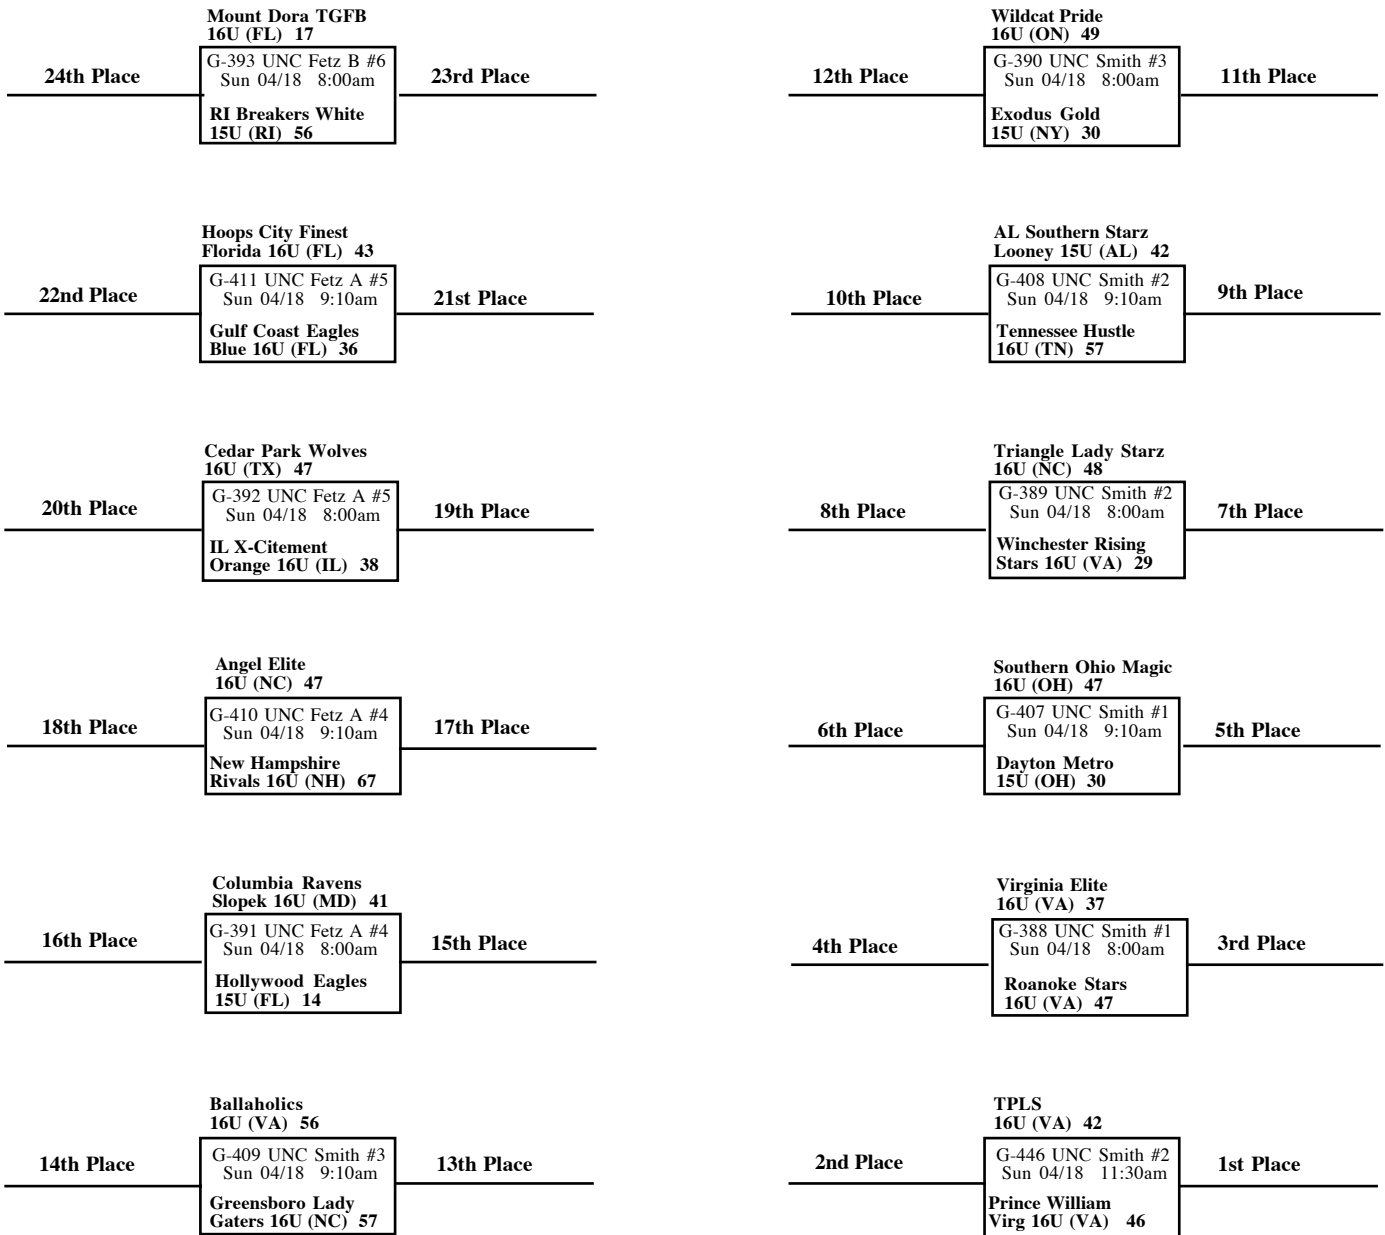

2010 Deep South Classic 16 And Under Signature Division Final Bracket

UNC Smith #1-3 - UNC Dean E. Smith Center
 UNC Fetz A #4-5 - UNC Fetzer Gym A
 UNC Fetz B #6-7 - UNC Fetzer Gym B
 UNC Car #8 - UNC Carmichael Auditorium
 NCS Rey #9-11 - NCSU Reynolds Coliseum
 NCS Car N #12-14 - NCSU Carmichael Gym New
 NCS Car O #15-19 - NCSU Carmichael Gym Old