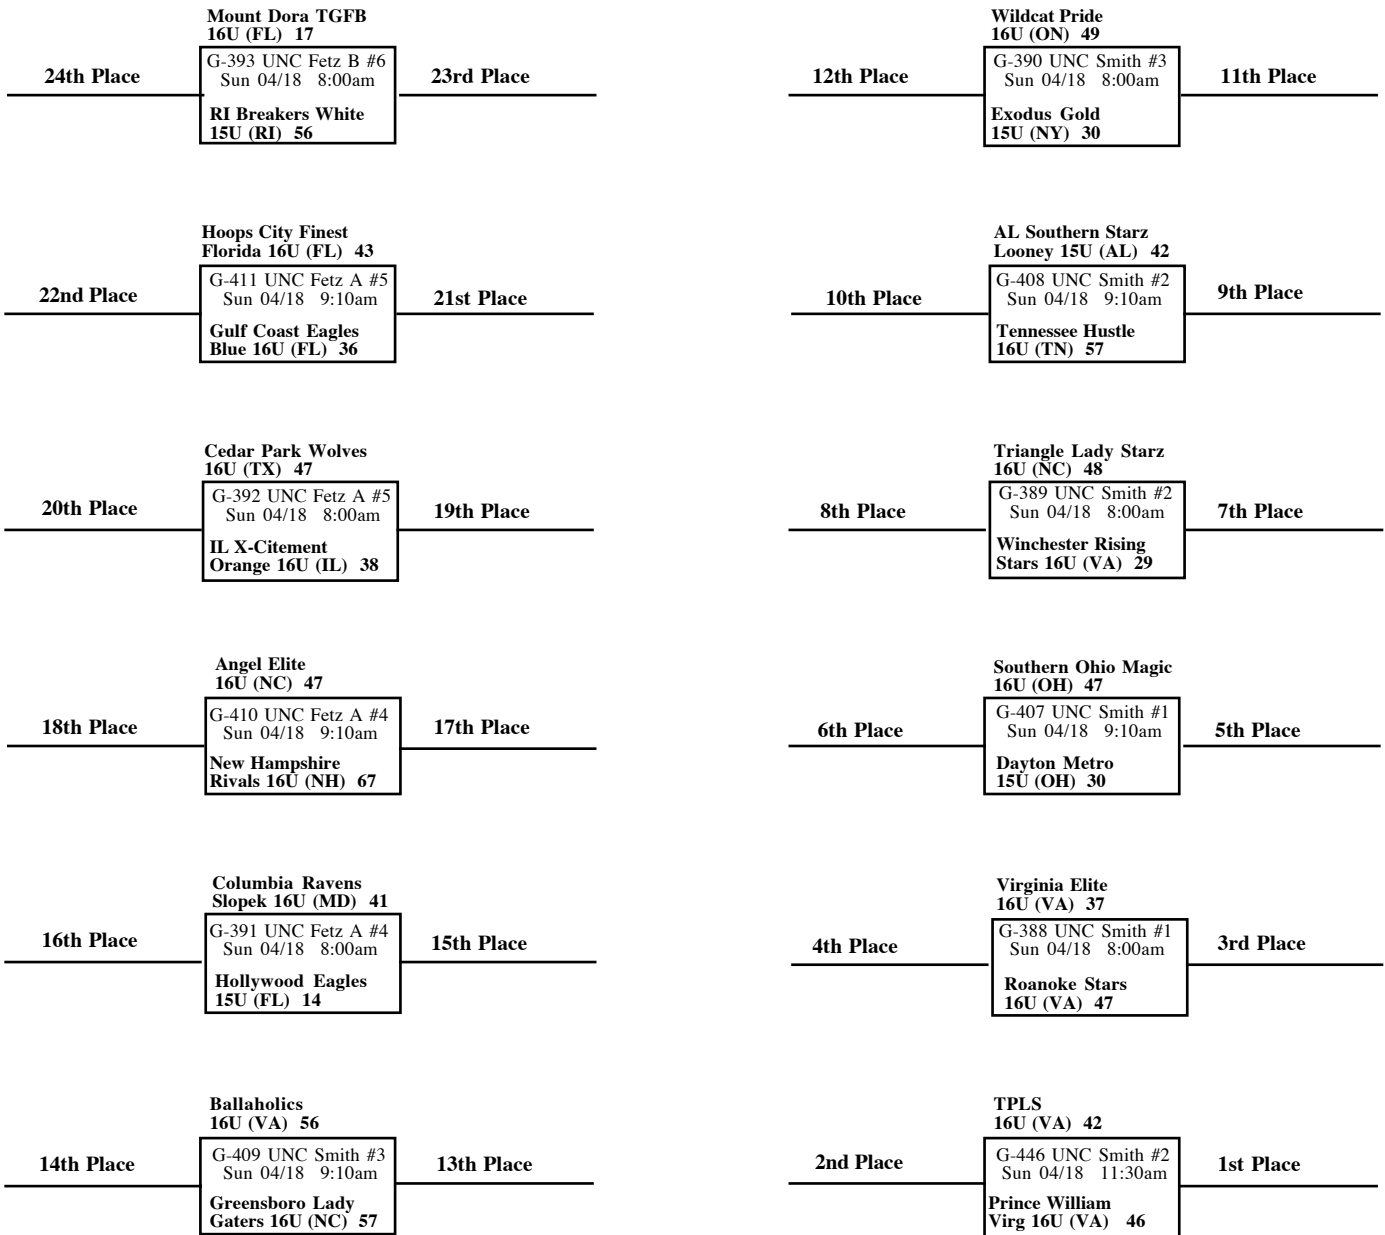

# 2010 Deep South Classic 16 And Under Signature Division Final Bracket

UNC Smith #1-3 - UNC Dean E. Smith Center  
 UNC Fetz A #4-5 - UNC Fetzer Gym A  
 UNC Fetz B #6-7 - UNC Fetzer Gym B  
 UNC Car #8 - UNC Carmichael Auditorium  
 NCS Rey #9-11 - NCSU Reynolds Coliseum  
 NCS Car N #12-14 - NCSU Carmichael Gym New  
 NCS Car O #15-19 - NCSU Carmichael Gym Old