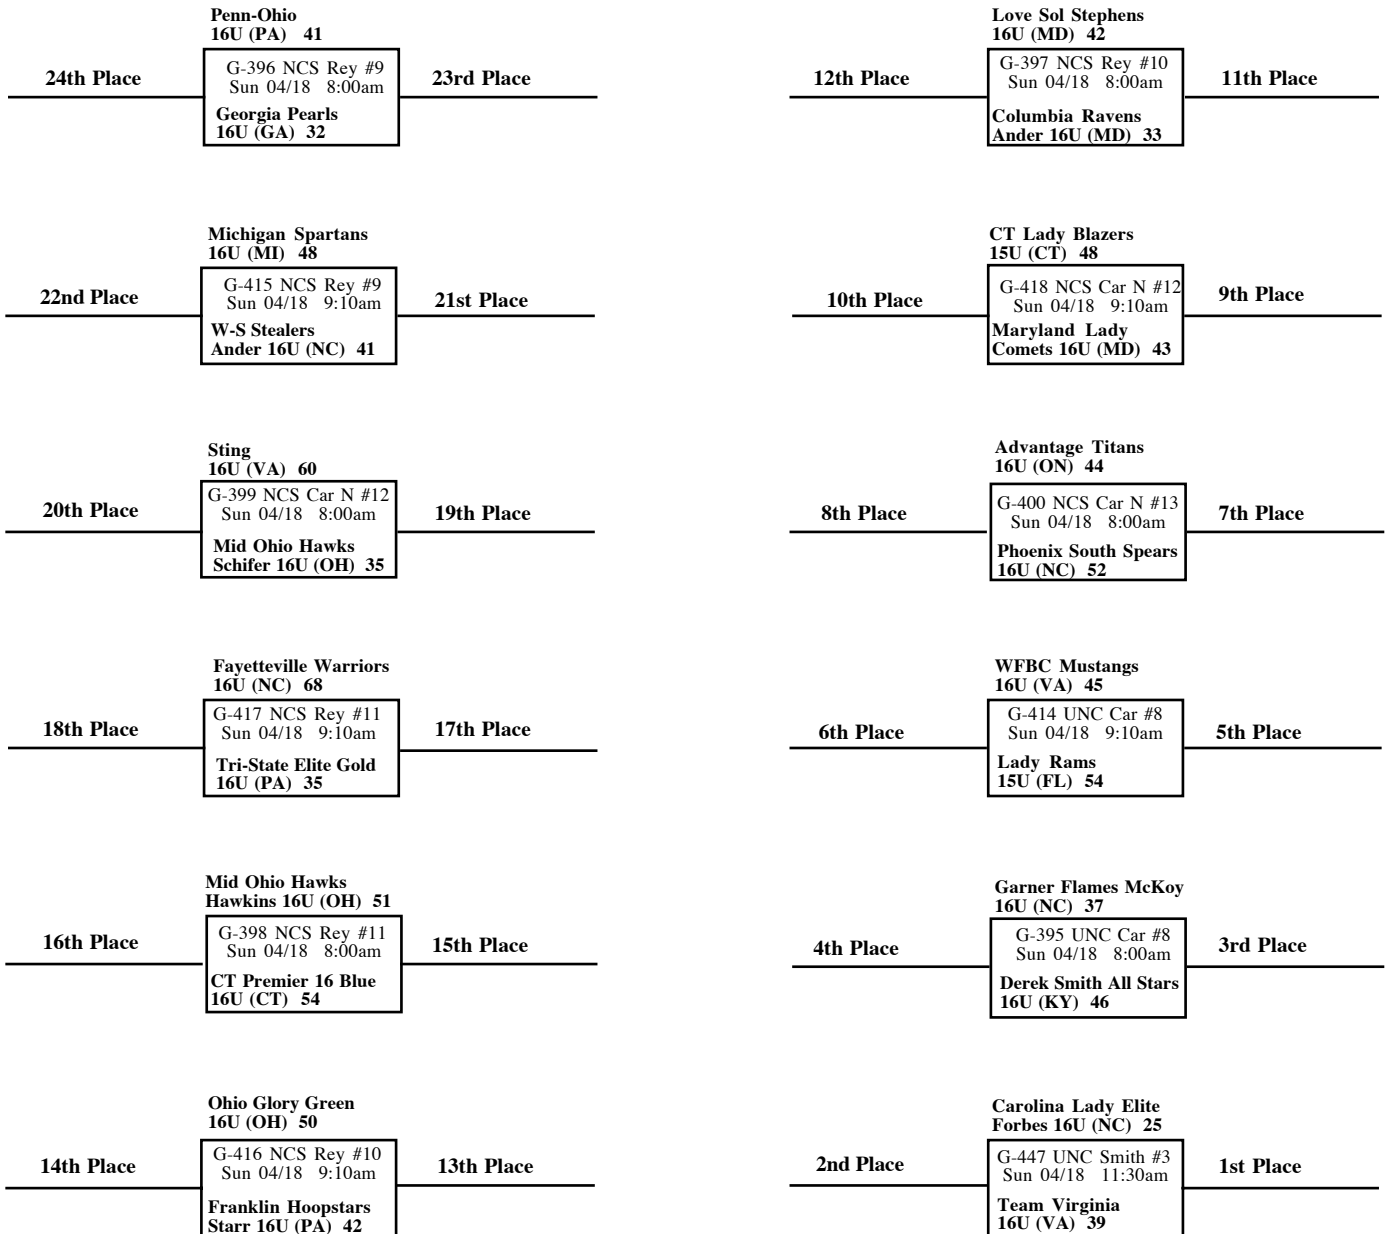

2010 Deep South Classic 16 And Under National Division Final Bracket

UNC Smith #1-3 - UNC Dean E. Smith Center
 UNC Fetz A #4-5 - UNC Fetzer Gym A
 UNC Fetz B #6-7 - UNC Fetzer Gym B
 UNC Car #8 - UNC Carmichael Auditorium
 NCS Rey #9-11 - NCSU Reynolds Coliseum
 NCS Car N #12-14 - NCSU Carmichael Gym New
 NCS Car O #15-19 - NCSU Carmichael Gym Old