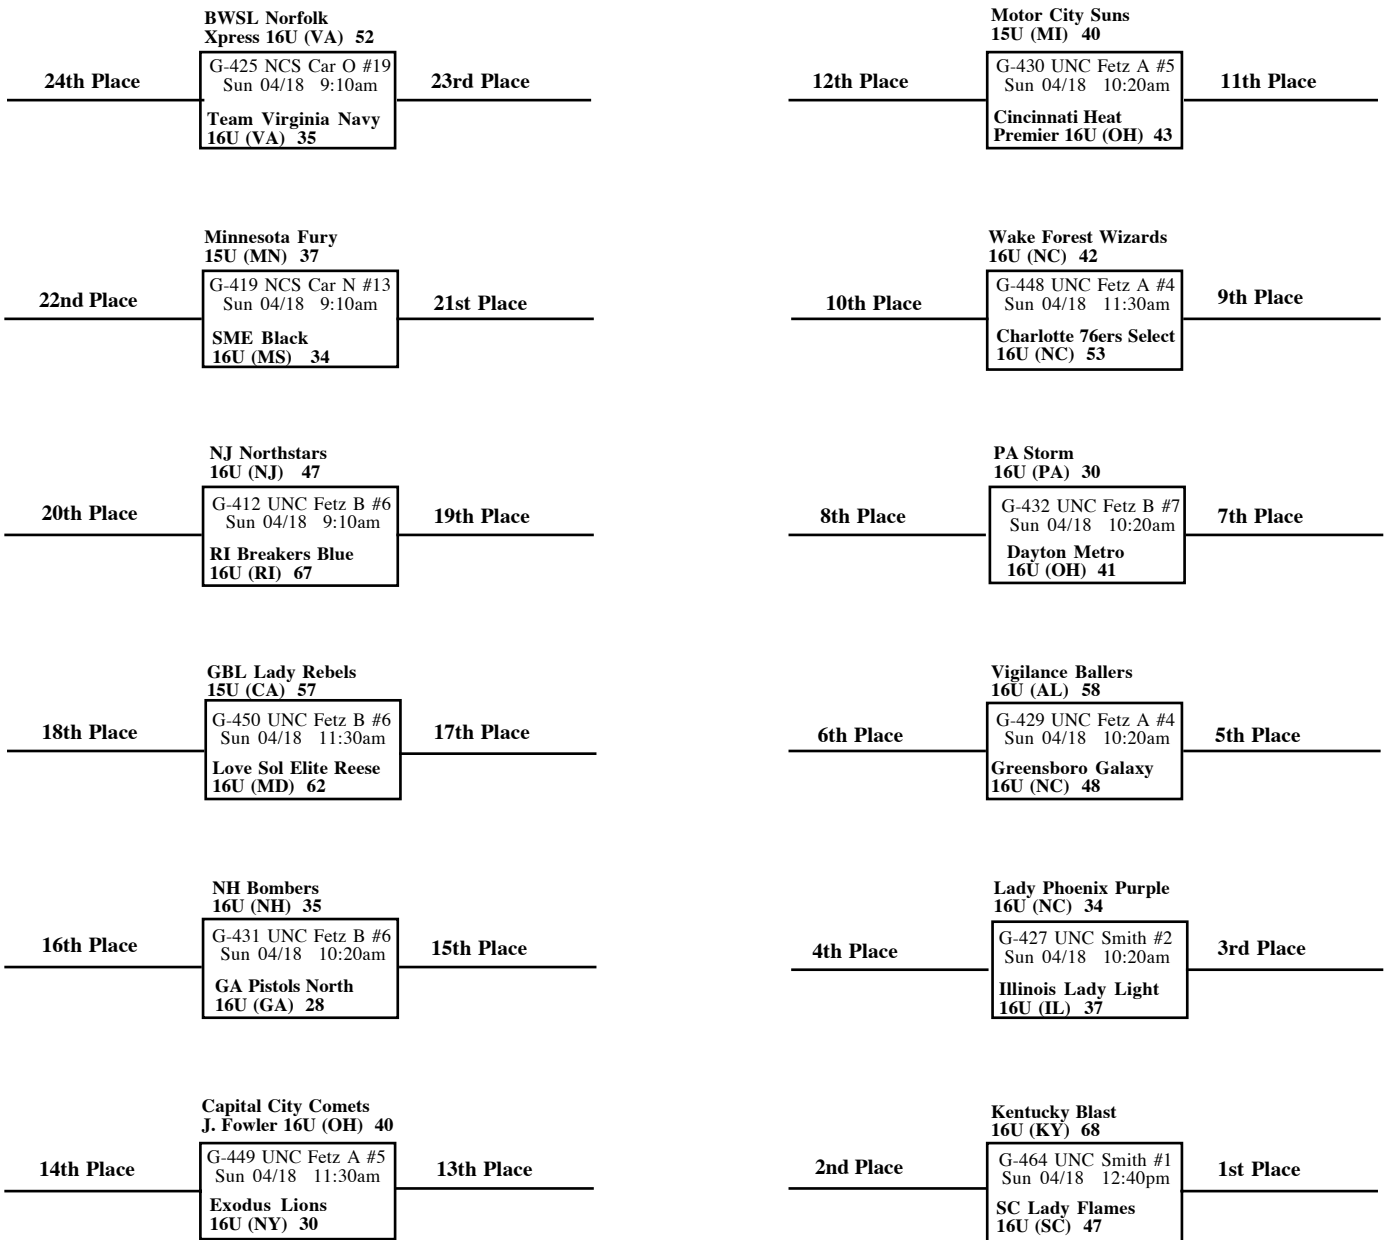

2010 Deep South Classic 16 And Under Fila Division Final Bracket

UNC Smith #1-3 - UNC Dean E. Smith Center
 UNC Fetz A #4-5 - UNC Fetzer Gym A
 UNC Fetz B #6-7 - UNC Fetzer Gym B
 UNC Car #8 - UNC Carmichael Auditorium
 NCS Rey #9-11 - NCSU Reynolds Coliseum
 NCS Car N #12-14 - NCSU Carmichael Gym New
 NCS Car O #15-19 - NCSU Carmichael Gym Old