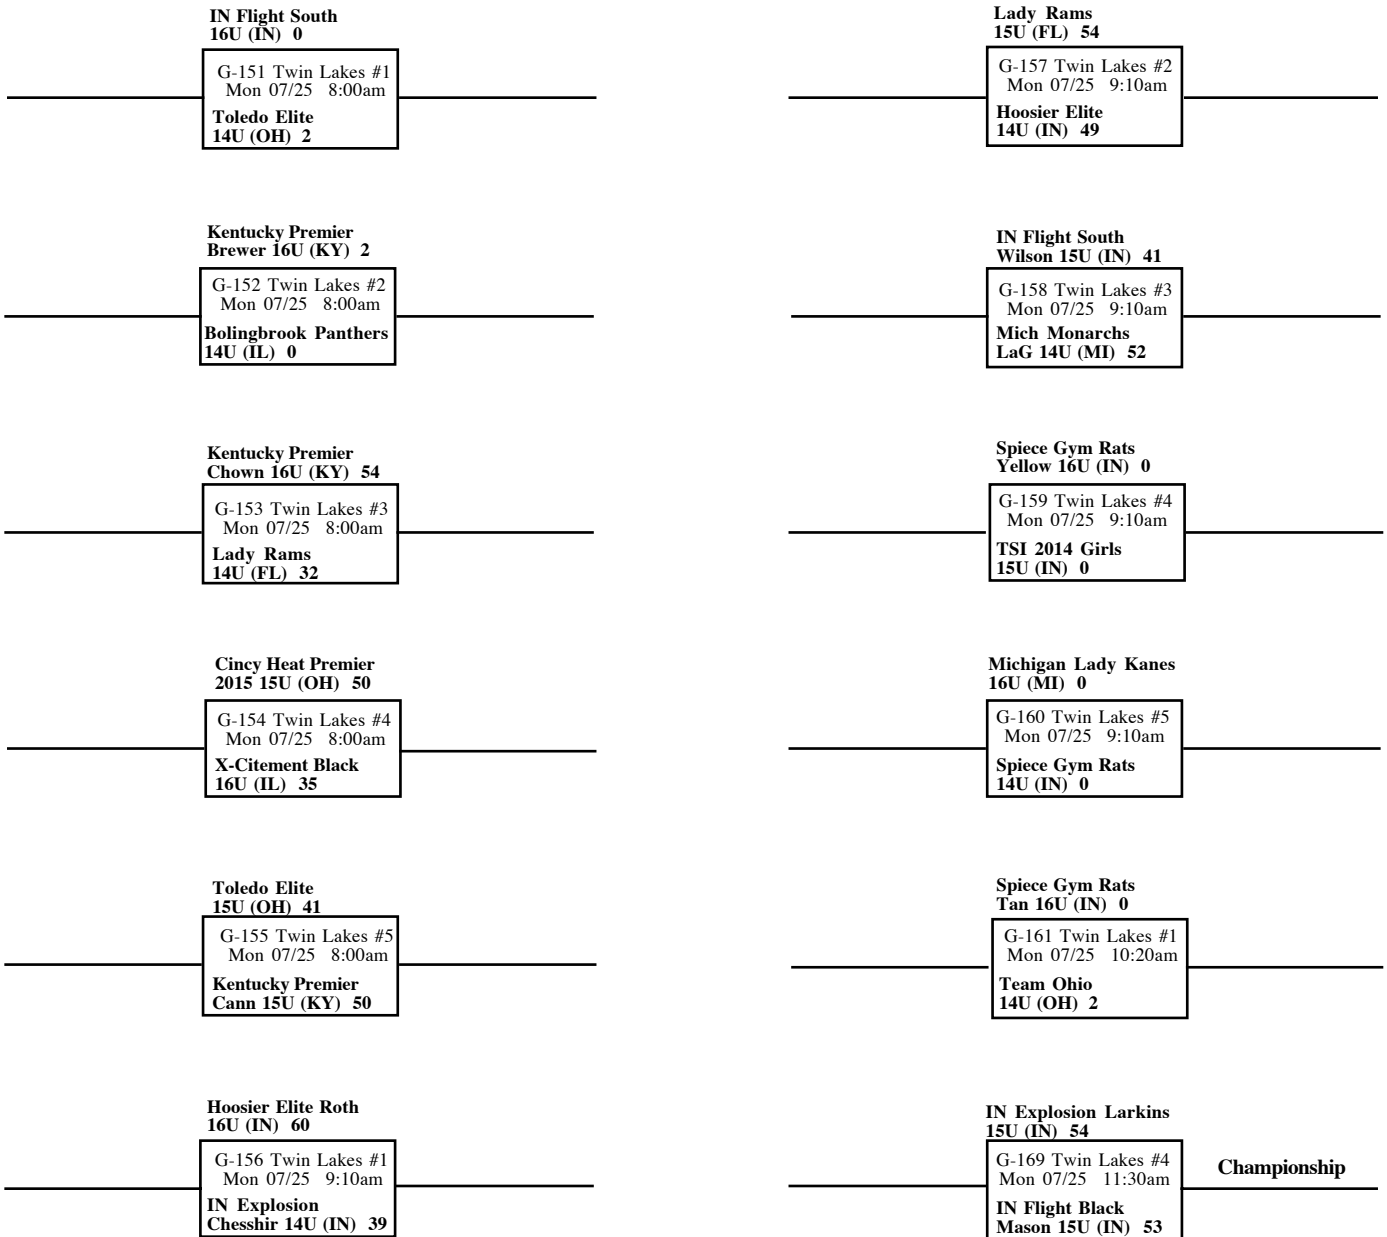

2011 Fila Summer Derby Classic 16 And Under National Division Championship Bracket

All Games are at:
Twin Lakes Recreation Center
1700 West Bloomfield Road
Bloomington, IN 47403