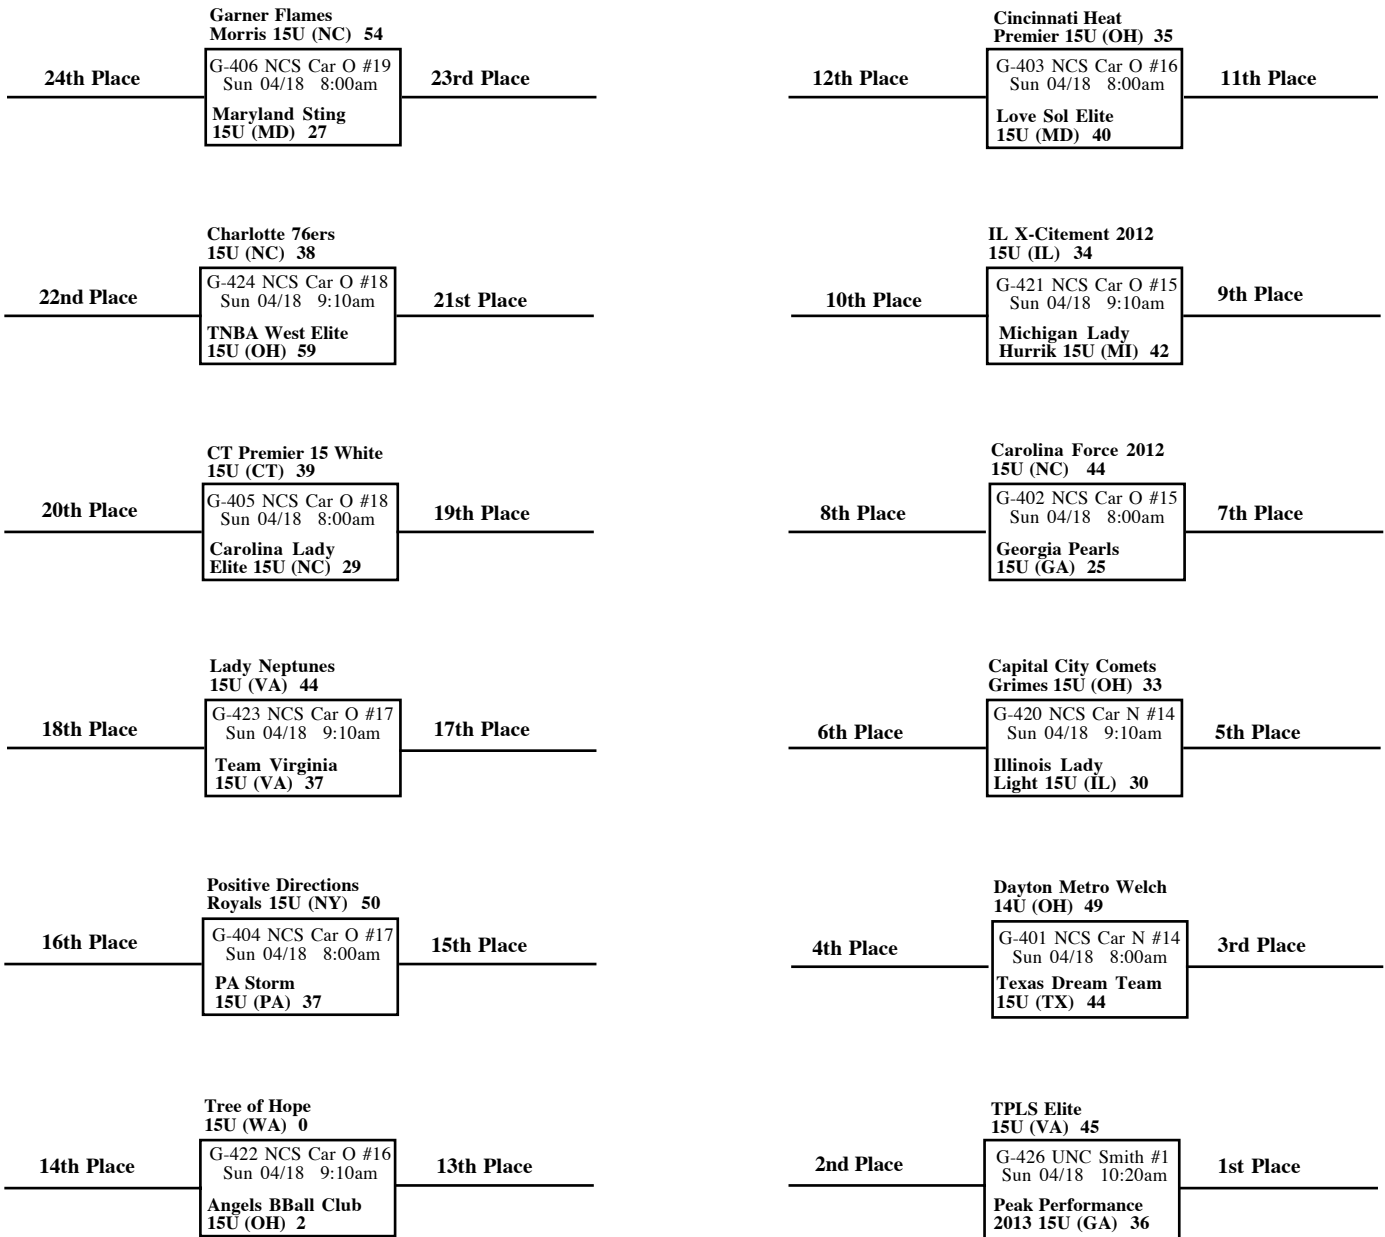

2010 Deep South Classic 15 And Under Fila Division Final Bracket

UNC Smith #1-3 - UNC Dean E. Smith Center
 UNC Fetz A #4-5 - UNC Fetz Gym A
 UNC Fetz B #6-7 - UNC Fetz Gym B
 UNC Car #8 - UNC Carmichael Auditorium
 NCS Rey #9-11 - NCSU Reynolds Coliseum
 NCS Car N #12-14 - NCSU Carmichael Gym New
 NCS Car O #15-19 - NCSU Carmichael Gym Old