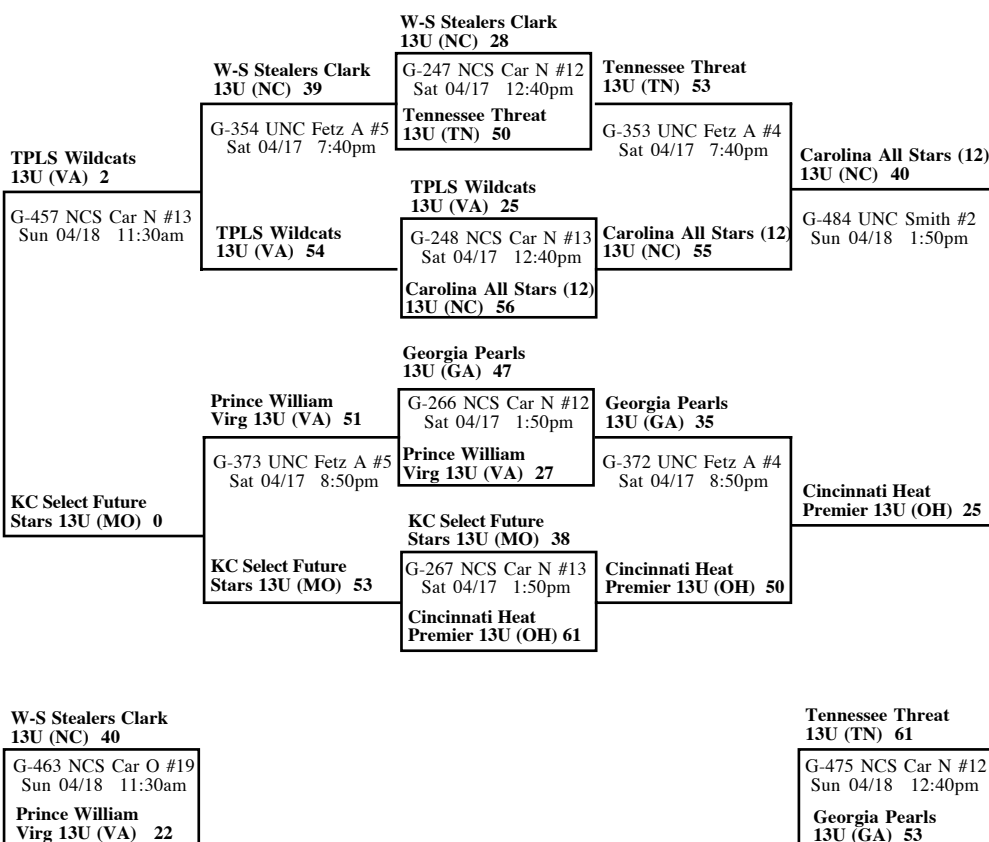

# 2010 Deep South Classic 13 And Under Fila Division Bracket A

**Georgia Pearls**  
13U (GA) 47

G-62 NCS Car O #17  
Fri 04/16 3:00pm

**W-S Stealers Clark**  
13U (NC) 29

**TPLS Wildcats**  
13U (VA) 50

G-63 NCS Car O #18  
Fri 04/16 3:00pm

**KC Select Future**  
Stars 13U (MO) 31

**Tennessee Threat**  
13U (TN) 56

G-64 NCS Car O #19  
Fri 04/16 3:00pm

**Prince William**  
Virg 13U (VA) 22

**Cincinnati Heat**  
Premier 13U (OH) 40

G-54 NCS Rey #9  
Fri 04/16 3:00pm

**Carolina All Stars (12)**  
13U (NC) 36

UNC Smith #1-3 - UNC Dean E. Smith Center  
 UNC Fetz A #4-5 - UNC Fetz Gym A  
 UNC Fetz B #6-7 - UNC Fetz Gym B  
 UNC Car #8 - UNC Carmichael Auditorium  
 NCS Rey #9-11 - NCSU Reynolds Coliseum  
 NCS Car N #12-14 - NCSU Carmichael Gym New  
 NCS Car O #15-19 - NCSU Carmichael Gym Old